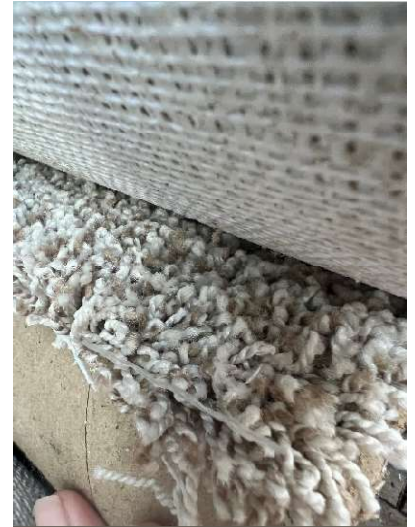

Size/dimension: 6"x48"

Cartons: 6

\$0.50 SF

2. 75 oz polyester carpet remnant 12x14'9" \$150.00

\$0.84 SF

3. 55 oz polyester remnant 12x 10'6" **\$150.00**

\$1.18 SF

4. 12x9' 40 oz SmartStrand Ultra remnant **\$150.00**

\$1.39 SF

5. Nuwood Gondola - Old Harbor **\$200.00** Regular Price
\$561.00

7.6in x 10mm

SF of Total Ctns: 100.55

Cartons: 5

\$1.99 SF

6. Sand Dune Laminate **\$398.00** Regular Price

7.48"x 47.24"